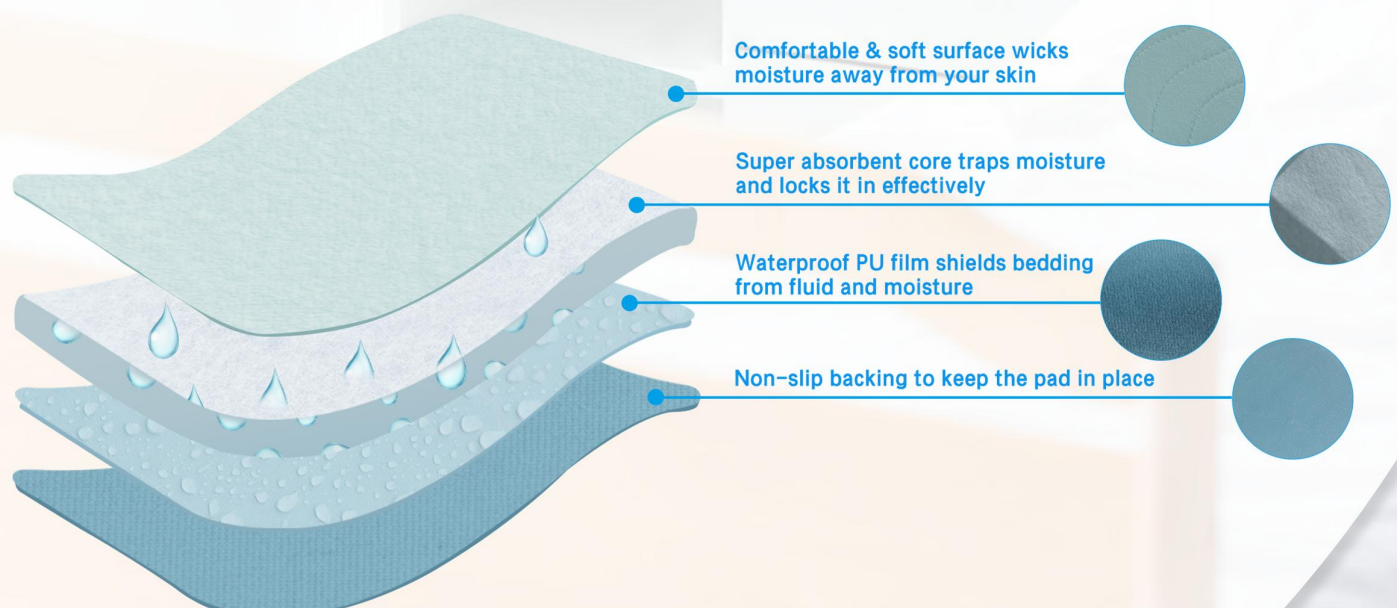

PUL WASHABLE UNDERPAD

A PUL(PU Laminating) Washable Underpad(Bed Pad & Chair Pad) is a piece of soft cloth that is quilted with a absorbent nonwoven underneath it and is laminated to a waterproof PU film, and then laminated to a non-slip backing again. The purpose of the product is to capture urine and absorb it into the nonwoven material so it does not ruin furniture. A PUL washable underpad is better for the environment than a PVC washable underpad, and it should have 4 layers at least: Surface, Soaker, Barrier and Backing.

1. The normal materials for the 4 layers are as below :

Surface : TWILL, Poplin, Jersey, Terry, 100%cotton Flannel, 100% brushed poly Knit, 100%poly Microfibre, etc..

Soaker : Poly/Rayon blend nonwoven, 6 ounce, 8 ounce, 10 ounce, 12 ounce, etc..

Barrier : PU film, 0.02mm-0.05mm

Backing : 100%poly knit, non-slip

2. Absorbency level suggestions :

Mild incontinence : 6 ounce or less soaker

Moderate incontinence : 8 ounce or 10 ounce soaker

Heavy incontinence : 12 ounce or more soaker

3. Features :

- 4-layer design offers perfect protection for your skin and bedding
- Quilted construction ensures many times washing and maintains its shape
- Washable over 70 times at 90°C water
- Tuck-in flaps are available as requested
- Non-slip bottom layer keeps the pad in place
- Better for the environment than disposables

4-LAYER DESIGN