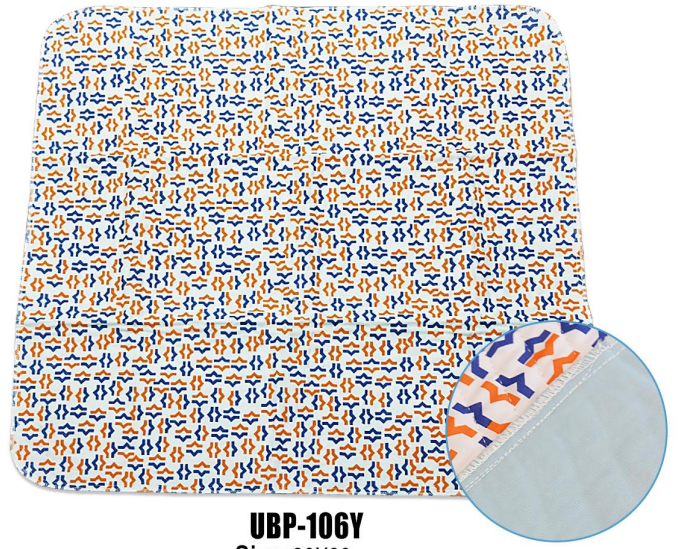

PUL WASHABLE UNDERPAD

A PUL(PU Laminating) Washable Underpad(Bed Pad & Chair Pad) is a piece of soft cloth that is quilted with a absorbent nonwoven underneath it and is laminated to a waterproof PU film, and then laminated to a non-slip backing again. The purpose of the product is to capture urine and absorb it into the nonwoven material so it does not ruin furniture. A PUL washable underpad is better for the environment than a PVC washable underpad, and it should have 4 layers at least: Surface, Soaker, Barrier and Backing.

3. Features :

- 4-layer design offers perfect protection for your skin and bedding
- Quilted construction ensures many times washing and maintains its shape
- Washable over 70 times at 90°C water
- Tuck-in flaps are available as requested
- Non-slip bottom layer keeps the pad in place
- Better for the environment than disposables

4-LAYER DESIGN

UBP-101B
Size: 80X90cm
other customized sizes.

UBP-101G
Size: 80X90cm
other customized sizes.

UBP-101W
Size: 80X90cm
other customized sizes.

UBP-101LB
Size: 80X90cm
other customized sizes.

UBP-103
Size: 80X90cm
other customized sizes.

UBP-107
Size: 80X90cm
other customized sizes.

UBP-106R
 Size: 80X90cm
 other customized sizes.

UBP-106Y
 Size: 80X90cm
 other customized sizes.

UBP-108G
 Size: 80X90cm
 other customized sizes.

UBP-111
 Size: 80X90cm
 other customized sizes.