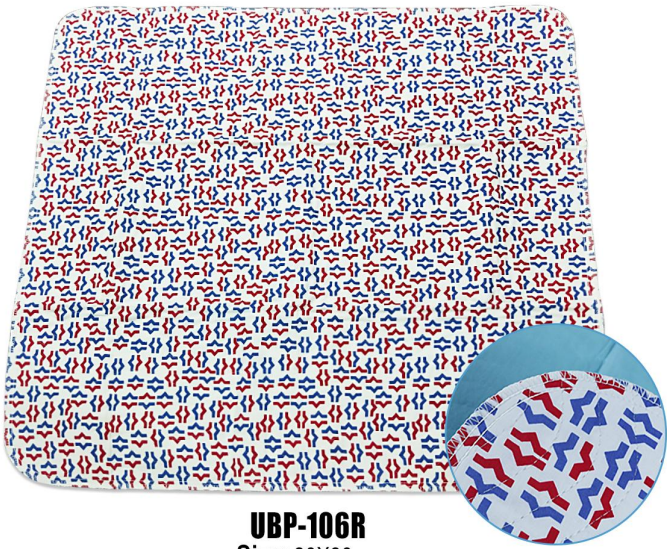

PUL WASHABLE UNDERPAD

A PUL(PU Laminating) Washable Underpad(Bed Pad & Chair Pad) is a piece of soft cloth that is quilted with a absorbent nonwoven underneath it and is laminated to a waterproof PU film, and then laminated to a non-slip backing again. The purpose of the product is to capture urine and absorb it into the nonwoven material so it does not ruin furniture. A PUL washable underpad is better for the environment than a PVC washable underpad, and it should have 4 layers at least: Surface, Soaker, Barrier and Backing.

3. Features :

- 4-layer design offers perfect protection for your skin and bedding
- Quilted construction ensures many times washing and maintains its shape
- Washable over 70 times at 90°C water
- Tuck-in flaps are available as requested
- Non-slip bottom layer keeps the pad in place
- Better for the environment than disposables

4-LAYER DESIGN

UBP-101B
Size: 80X90cm
other customized sizes.

UBP-101G
Size: 80X90cm
other customized sizes.

UBP-101W
Size: 80X90cm
other customized sizes.

UBP-101LB
Size: 80X90cm
other customized sizes.

UBP-103
Size: 80X90cm
other customized sizes.

UBP-107
Size: 80X90cm
other customized sizes.

UBP-106R
 Size: 80X90cm
 other customized sizes.

UBP-106Y
 Size: 80X90cm
 other customized sizes.

UBP-108G
 Size: 80X90cm
 other customized sizes.

UBP-111
 Size: 80X90cm
 other customized sizes.